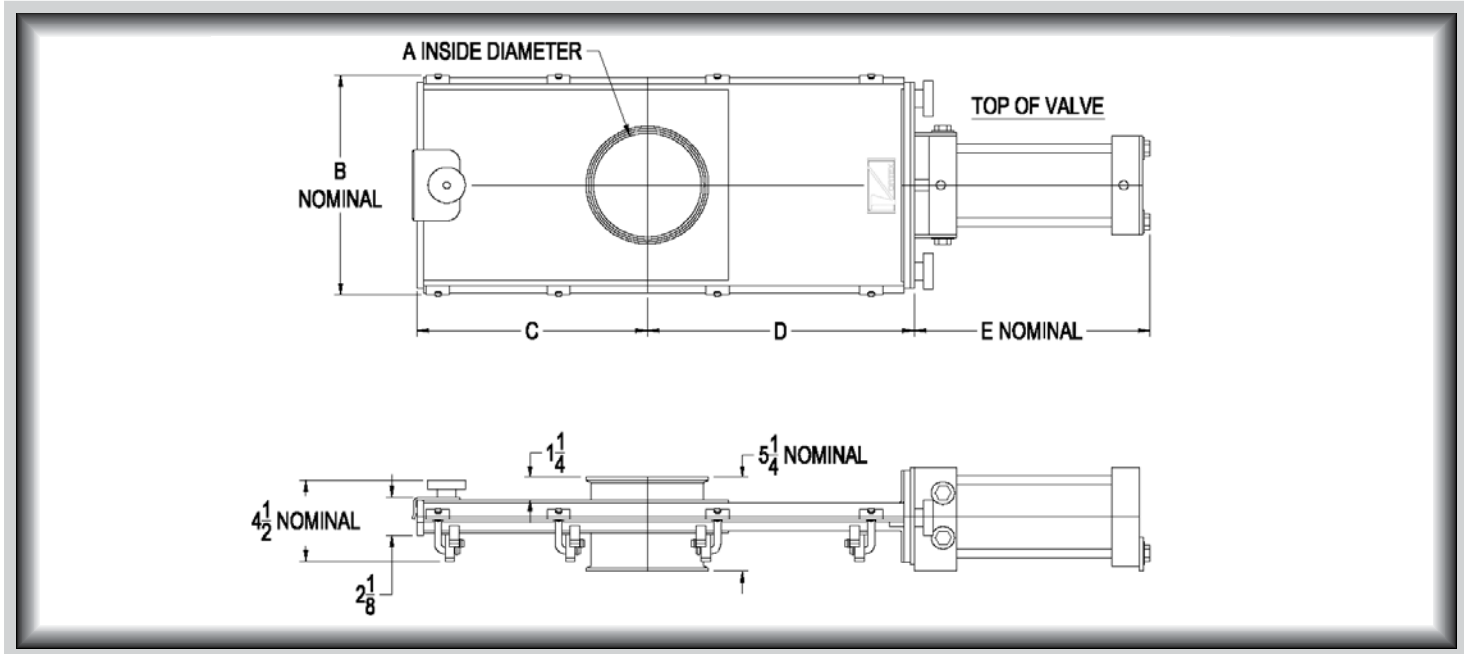

## VORTEX® QUICK CLEAN ORIFICE GATE™ DIMENSIONAL INFORMATION

Model	Tube Size	A	B	C	D	E	WT (Lbs)
Q02	2	1 7/8	8	6 3/8	8 3/8	8 3/8	30
Q03	3	2 7/8	9 1/8	7 7/8	9 7/8	9 3/8	40
Q04	4	3 7/8	10 1/4	9 3/8	11 3/8	10 3/8	50
Q05	5	4 7/8	11 1/4	10 7/8	12 7/8	11 5/8	60
Q06	6	5 7/8	12 1/4	12 3/8	14 3/8	12 5/8	80
Q08	8	7 7/8	14 1/8	15 3/8	17 3/8	14 5/8	110

All dimensions are in inches, Information subject to change without notice.