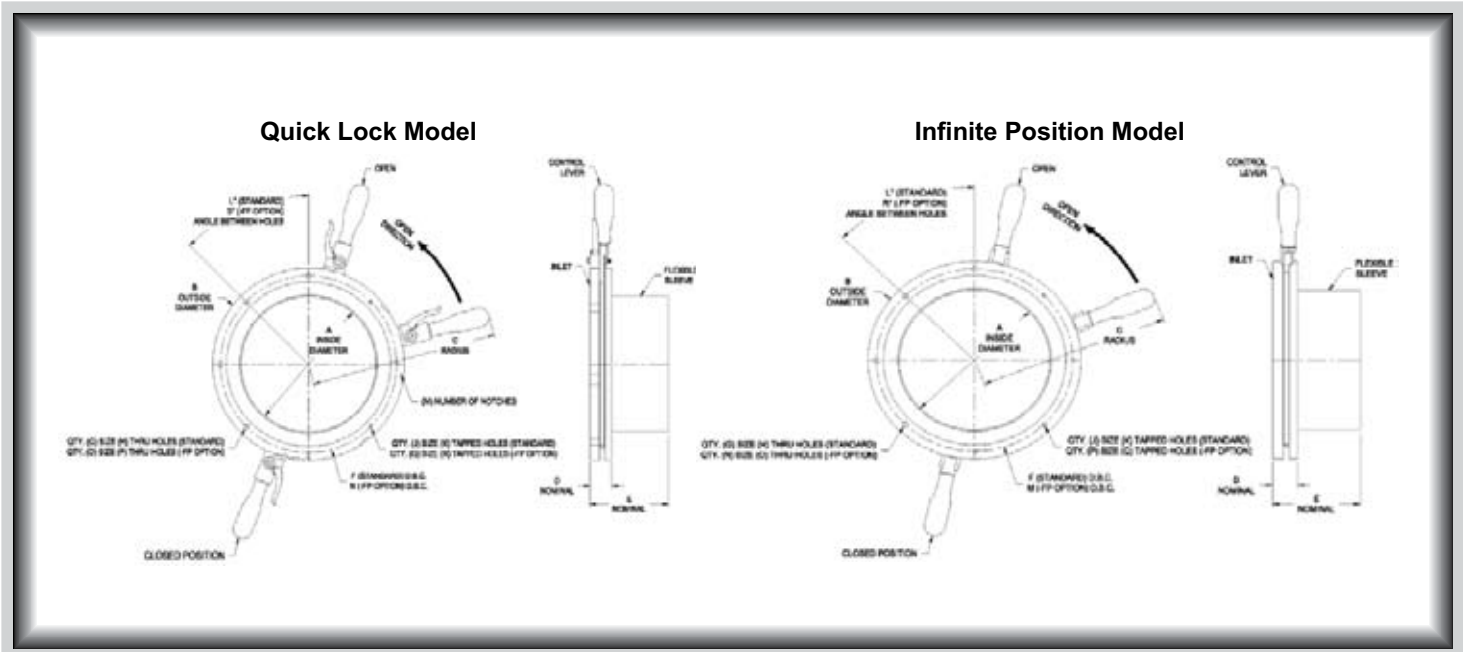

## VORTEX® IRIS VALVE™ DIMENSIONAL INFORMATION

| Quick Lock Model | A  | B      | C      | D     | E      | F      | G | H     | J | K           | L  | M | N      | O  | P     | Q  | R          | S  | WT (Lbs) |
|------------------|----|--------|--------|-------|--------|--------|---|-------|---|-------------|----|---|--------|----|-------|----|------------|----|----------|
| UB04QL           | 4  | 7      | 10 1/8 | 1 5/8 | 2 1/4  | 6      | 3 | 11/32 | 3 | 5/16-18 UNC | 60 | 4 | --     | -- | --    | -- | --         | -- | 3        |
| UB06QL           | 6  | 9      | 11 1/8 | 1 5/8 | 3 1/2  | 8      | 3 | 11/32 | 3 | 5/16-18 UNC | 60 | 4 | 8 1/2  | 3  | 9/32  | 3  | 1/4-20 UNC | 60 | 6        |
| UB08QL           | 8  | 11     | 12 1/8 | 1 5/8 | 4 1/2  | 10     | 4 | 11/32 | 4 | 5/16-18 UNC | 45 | 4 | 10 1/2 | 3  | 9/32  | 3  | 1/4-20 UNC | 60 | 7        |
| UB10QL           | 10 | 14     | 13 5/8 | 1 5/8 | 5 3/4  | 12 7/8 | 4 | 11/32 | 4 | 5/16-18 UNC | 45 | 4 | 12 3/4 | 4  | 13/32 | 4  | 3/8-16 UNC | 45 | 10       |
| UB12QL           | 12 | 16     | 14 5/8 | 1 5/8 | 6 1/2  | 14 7/8 | 4 | 11/32 | 4 | 5/16-18 UNC | 45 | 4 | 15 1/4 | 4  | 13/32 | 4  | 3/8-16 UNC | 45 | 16       |
| UB15QL           | 15 | 19 1/2 | 16 3/8 | 1 5/8 | 8      | 18 1/2 | 6 | 11/32 | 6 | 5/16-18 UNC | 30 | 4 | 18 1/2 | 4  | 13/32 | 4  | 3/8-16 UNC | 45 | 25       |
| UB18QL           | 18 | 22     | 17 5/8 | 1 5/8 | 10 1/2 | 20 7/8 | 6 | 11/32 | 6 | 5/16-18 UNC | 30 | 4 | --     | -- | --    | -- | --         | -- | 34       |